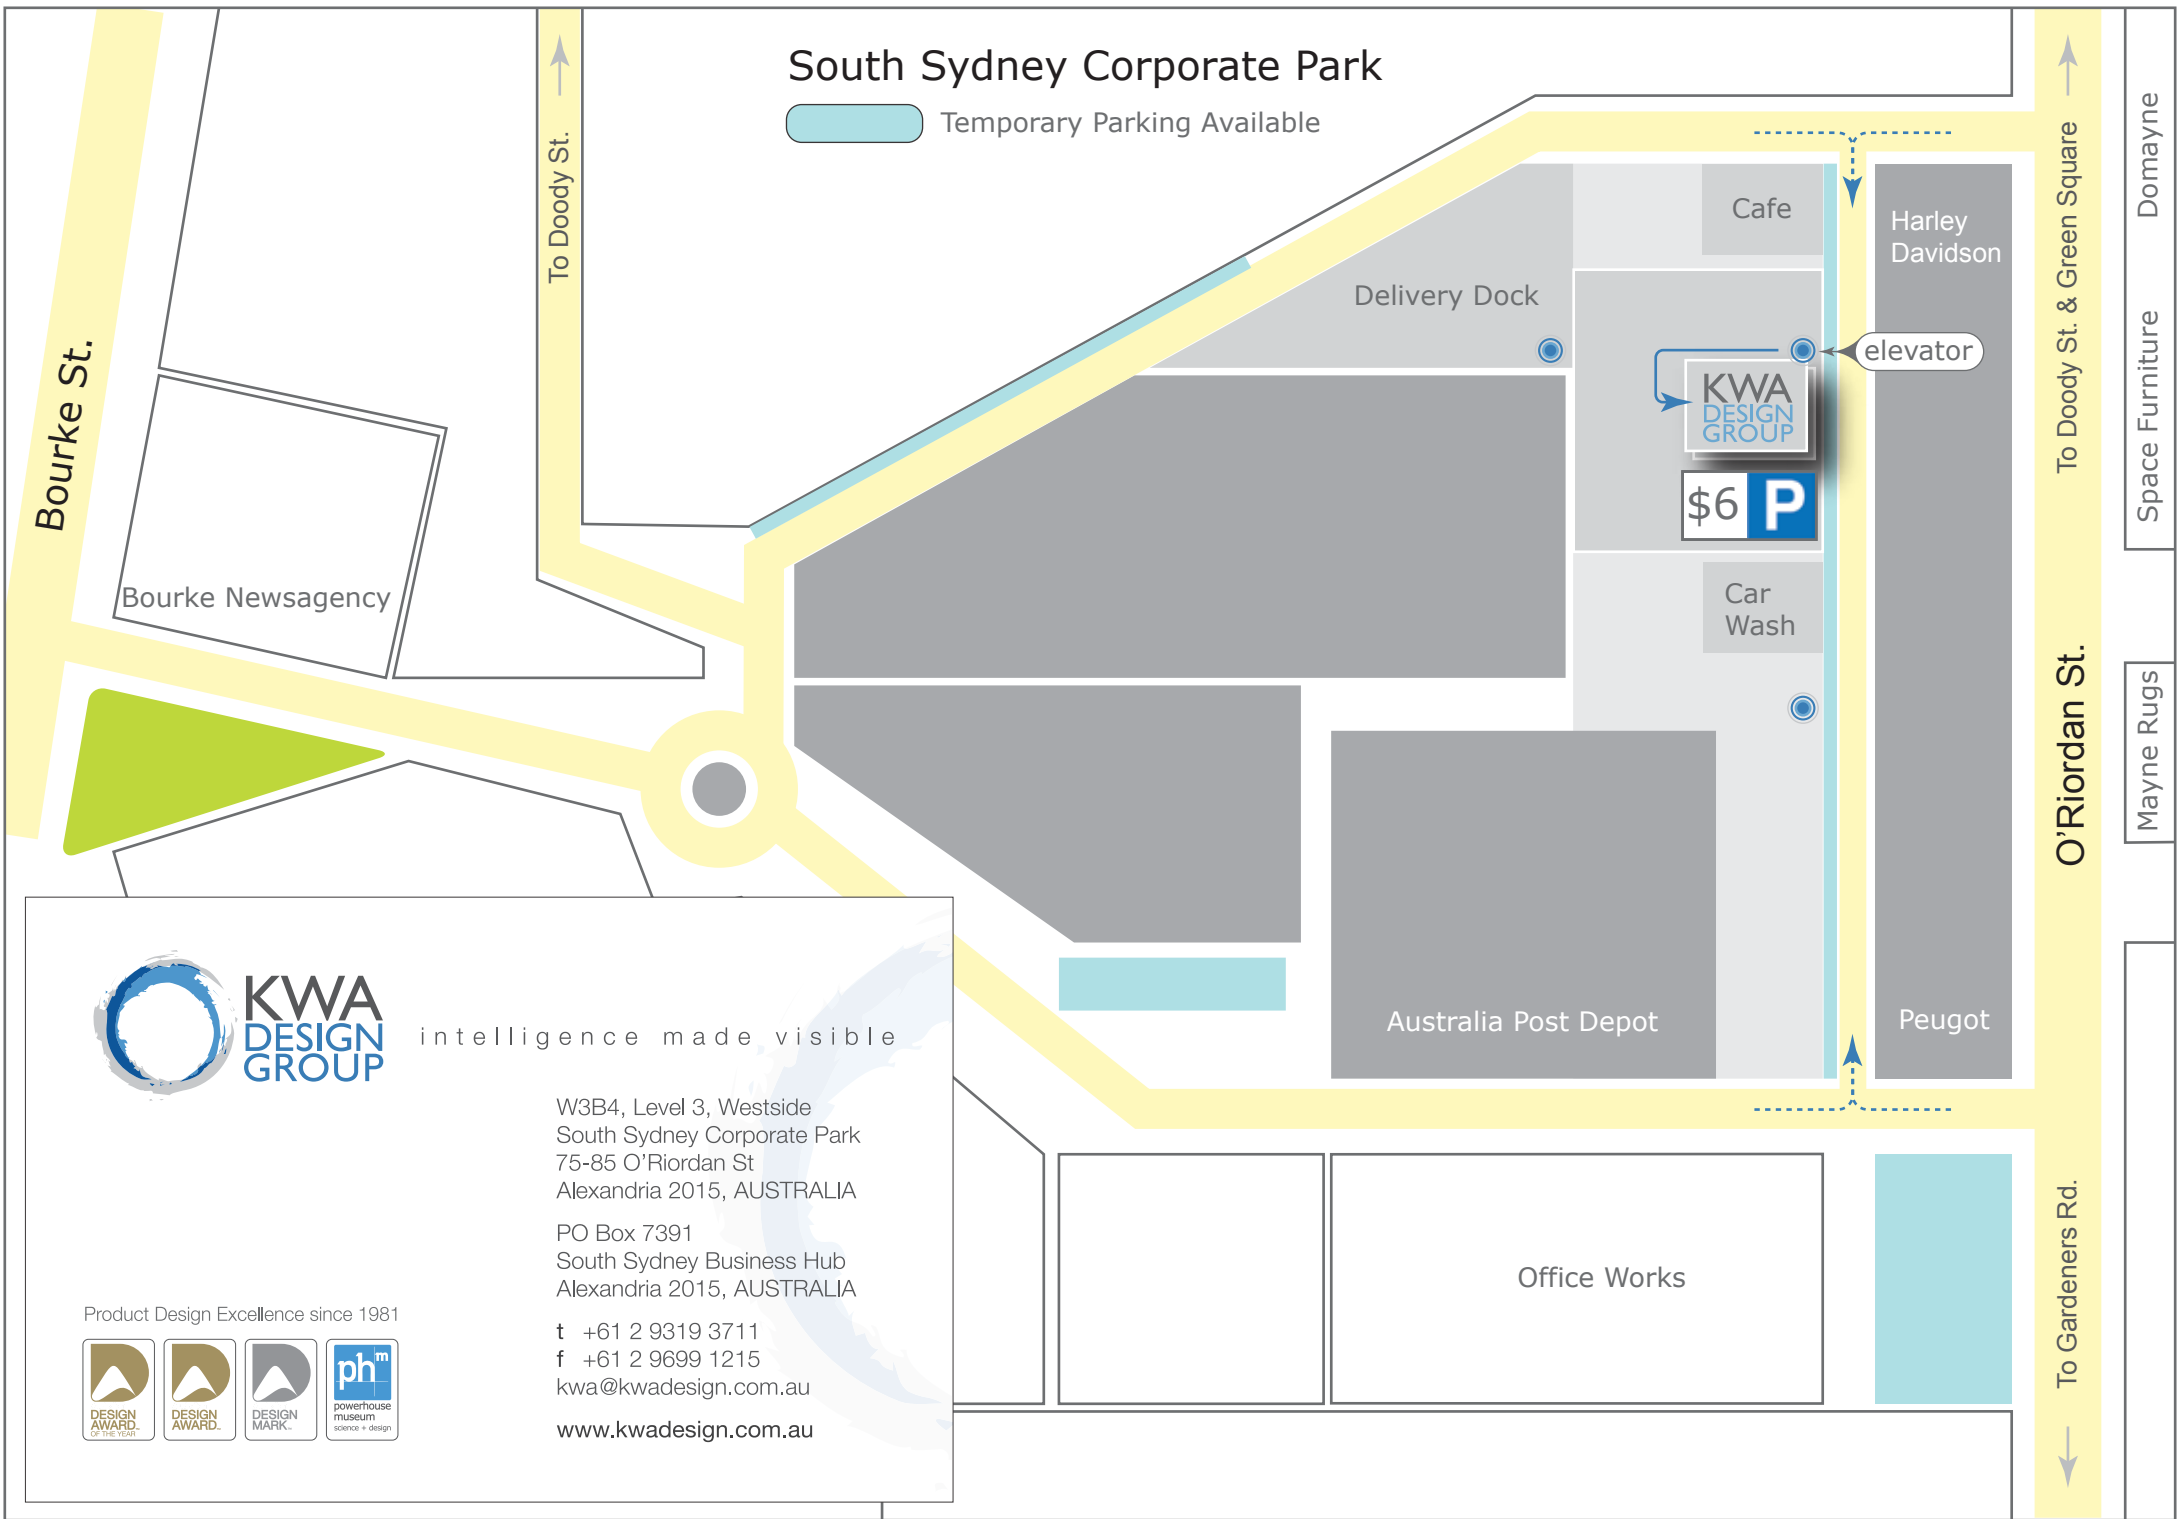

# South Sydney Corporate Park

 Temporary Parking Available

intelligence made visible

W3B4, Level 3, Westside  
South Sydney Corporate Park  
75-85 O'Riordan St  
Alexandria 2015, AUSTRALIA

PO Box 7391  
South Sydney Business Hub  
Alexandria 2015, AUSTRALIA